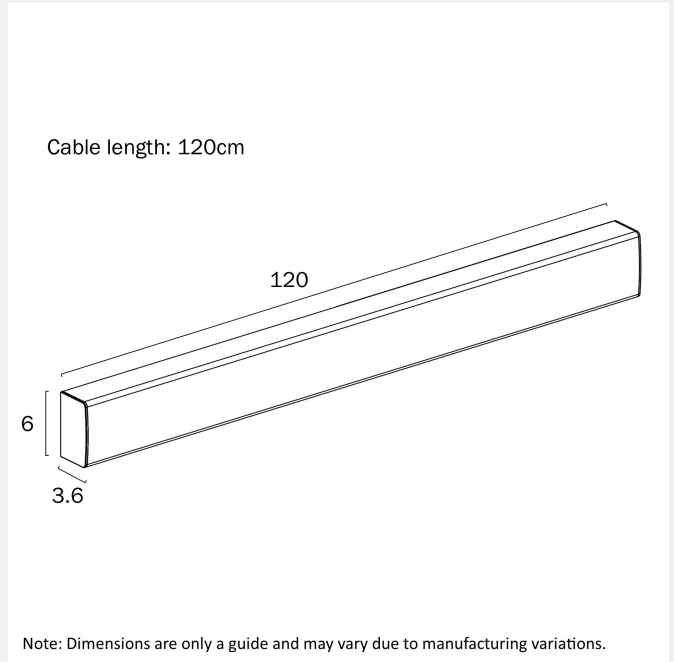

ANKA 120CM LED BATTEN CEILING LIGHT

LIGHT SOURCE

Voltage Input

240V

Total Wattage (max)

36

Globe / Light Source included

Yes

0.4

Telbix.

Fixture Projection (cm)

3.6

Fixture Length (cm)

120

Fixture Width (cm)

6